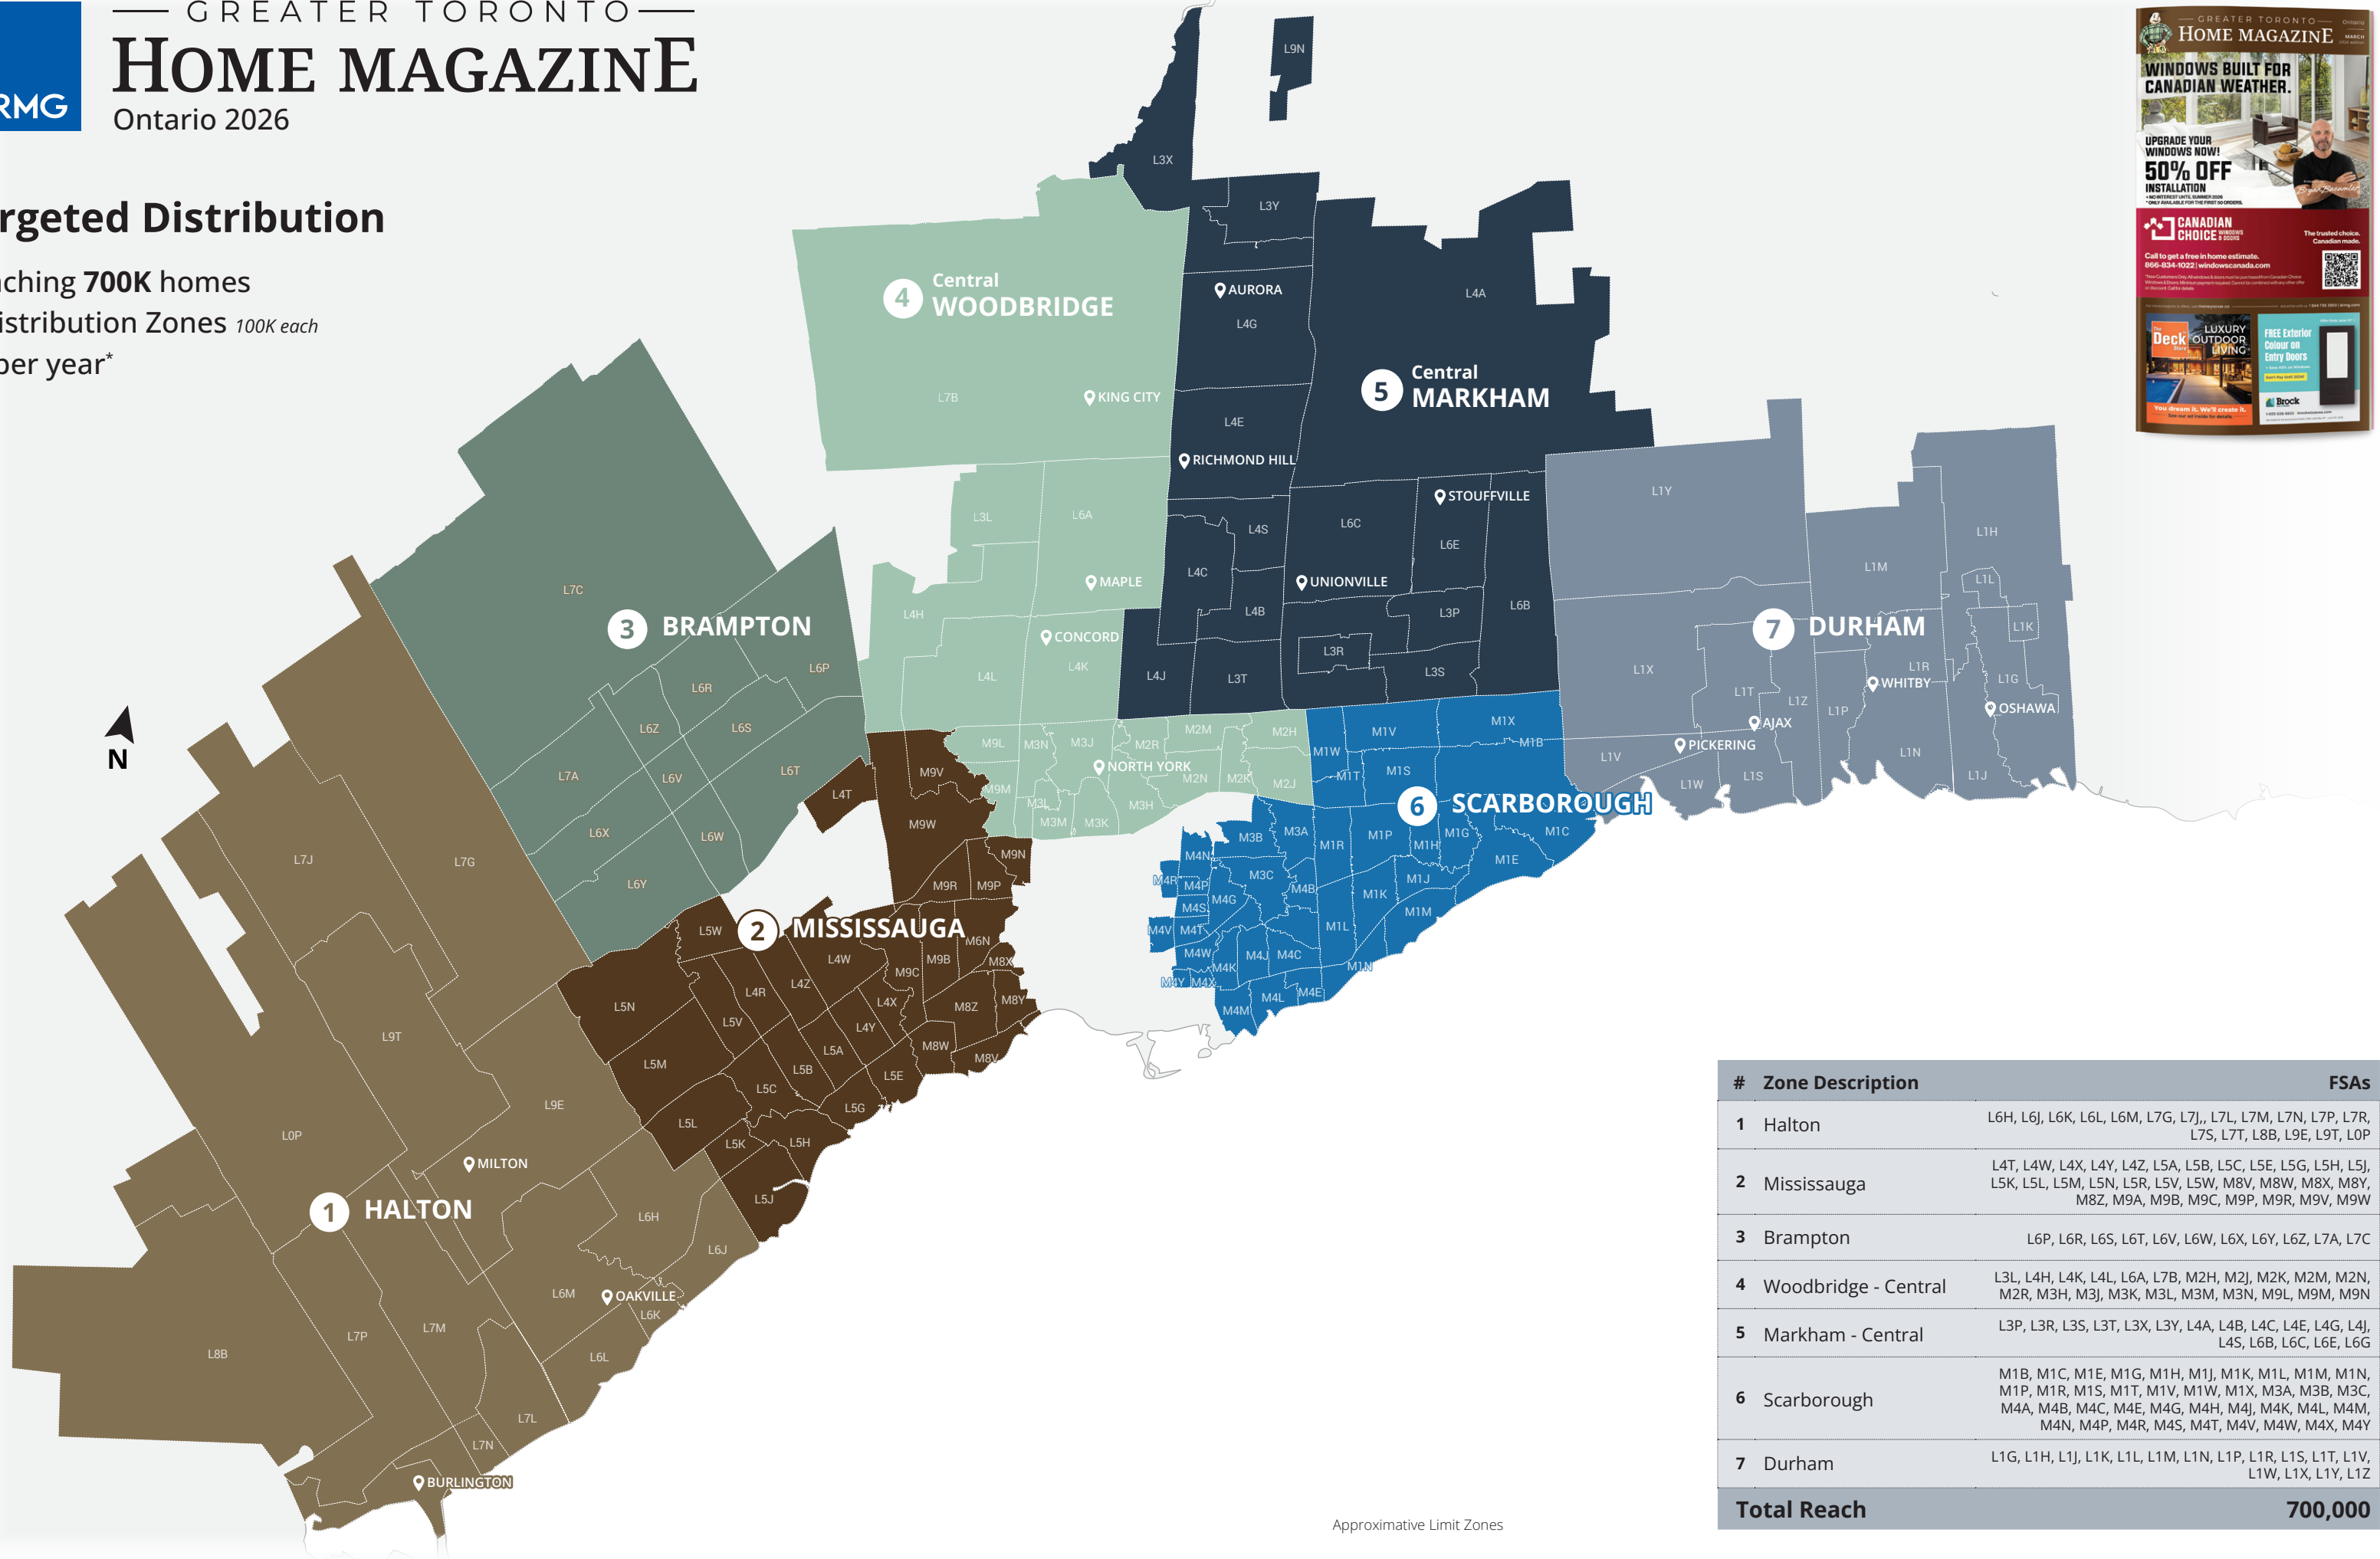

Connect your Google Analytics

Targeted Distribution

Reaching **700K** homes
 7 Distribution Zones *100K each*
 7x per year*

#	Zone Description	FSAs
1	Halton	L6H, L6J, L6K, L6L, L6M, L7G, L7J,, L7L, L7M, L7N, L7P, L7R, L7S, L7T, L8B, L9E, L9T, L0P
2	Mississauga	L4T, L4W, L4X, L4Y, L4Z, L5A, L5B, L5C, L5E, L5G, L5H, L5J, L5K, L5L, L5M, L5N, L5R, L5V, L5W, M8V, M8W, M8X, M8Y, M8Z, M9A, M9B, M9C, M9P, M9R, M9V, M9W
3	Brampton	L6P, L6R, L6S, L6T, L6V, L6W, L6X, L6Y, L6Z, L7A, L7C
4	Woodbridge - Central	L3L, L4H, L4K, L4L, L6A, L7B, M2H, M2J, M2K, M2M, M2N, M2R, M3H, M3J, M3K, M3L, M3M, M3N, M9L, M9M, M9N
5	Markham - Central	L3P, L3R, L3S, L3T, L3X, L3Y, L4A, L4B, L4C, L4E, L4G, L4J, L4S, L6B, L6C, L6E, L6G
6	Scarborough	M1B, M1C, M1E, M1G, M1H, M1J, M1K, M1L, M1M, M1N, M1P, M1R, M1S, M1T, M1V, M1W, M1X, M3A, M3B, M3C, M4A, M4B, M4C, M4E, M4G, M4H, M4J, M4K, M4L, M4M, M4N, M4P, M4R, M4S, M4T, M4V, M4W, M4X, M4Y
7	Durham	L1G, L1H, L1J, L1K, L1L, L1M, L1N, L1P, L1R, L1S, L1T, L1V, L1W, L1X, L1Y, L1Z
Total Reach		700,000

Approximative Limit Zones