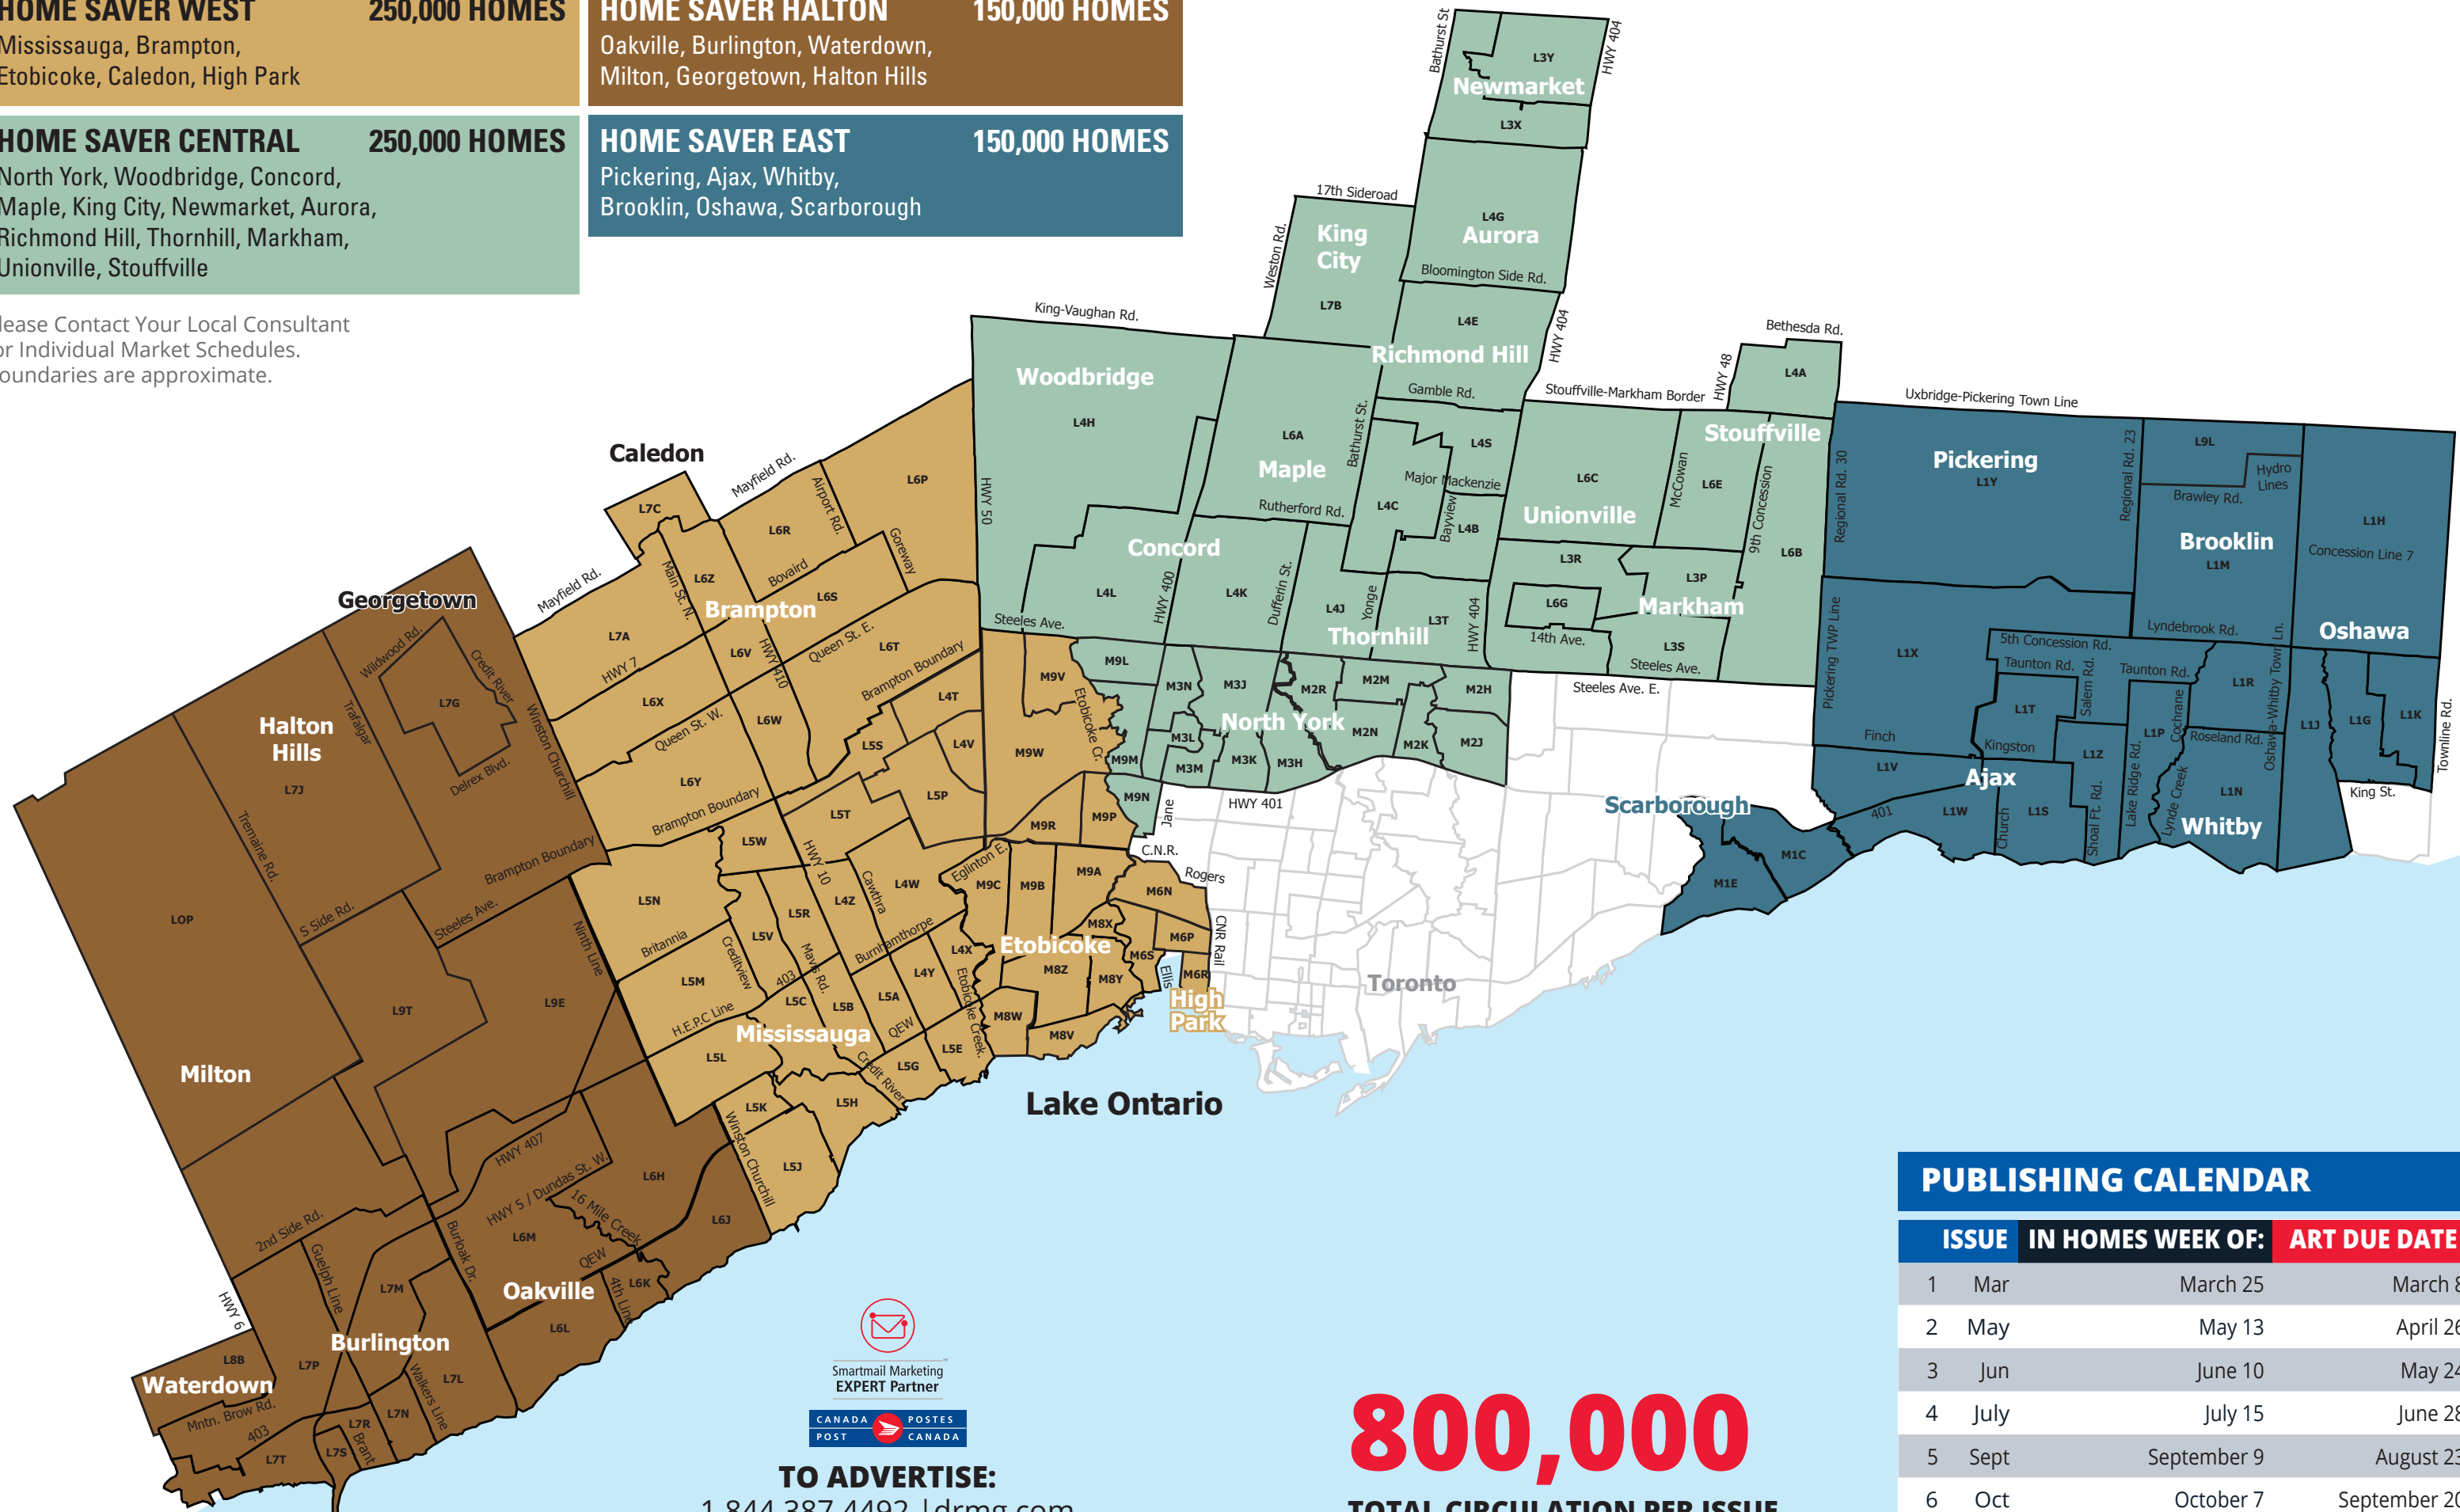

HOME SAVER WEST 250,000 HOMES
Mississauga, Brampton, Etobicoke, Caledon, High Park

HOME SAVER HALTON 150,000 HOMES
Oakville, Burlington, Waterdown, Milton, Georgetown, Halton Hills

HOME SAVER CENTRAL 250,000 HOMES
North York, Woodbridge, Concord, Maple, King City, Newmarket, Aurora, Richmond Hill, Thornhill, Markham, Unionville, Stouffville

HOME SAVER EAST 150,000 HOMES
Pickering, Ajax, Whitby, Brooklin, Oshawa, Scarborough

Please Contact Your Local Consultant for Individual Market Schedules. Boundaries are approximate.

TO ADVERTISE:
1.844.387.4492 | drmg.com